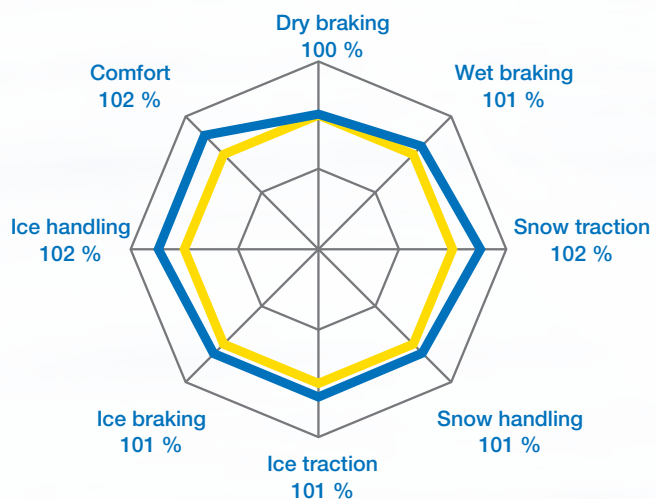

Good contact on wet roads

An outstanding number of active grip edges entails an excellent longitudinal transmission of power – providing optimal traction and braking on snow.

Short braking distances on extremely icy roads

The high sipe density and a high number of edges lead to improved force transmission. This advanced design provides maximum safety by seriously reducing braking distances on ice.

Dimensions

SOFT*FROST 200

Passenger cars soft compound

Size	LI	SI	XL	FR	EU tyre label	dB	Noise	Snow Grip	Ice Grip
175/65 R 14	82	T			E E	71	B	X	
175/65 R 15	88	T	XL		D E	71	B	X	
185/65 R 15	92	T	XL		D E	71	B	X	
195/65 R 15	95	T	XL		E E	72	B	X	
185/60 R 15	88	T	XL		D E	71	B	X	
185/55 R 15	86	T	XL		E E	71	B	X	
215/70 R 16	100	T		X	E E	72	B	X	X
215/65 R 16	102	T	XL	X	D E	72	B	X	X
205/60 R 16	96	T	XL		D E	72	B	X	
215/60 R 16	99	T	XL		D E	72	B	X	X
195/55 R 16	91	T	XL		E E	72	B	X	
205/55 R 16	94	T	XL		D E	72	B	X	
215/55 R 16	97	T	XL		E E	72	B	X	X
225/65 R 17	102	T		X	D E	72	B	X	X
235/65 R 17	108	T	XL	X	E E	72	B	X	X
215/60 R 17	96	T		X	D E	72	B	X	X
225/60 R 17	103	T	XL	X	E E	72	B	X	X
215/55 R 17	98	T	XL		D E	72	B	X	X
225/55 R 17	101	T	XL		D E	72	B	X	X
235/55 R 17	103	T	XL	X	D E	72	B	X	X
205/50 R 17	93	T	XL	X	D E	72	B	X	
215/50 R 17	95	T	XL	X	D E	72	B	X	X
225/50 R 17	98	T	XL	X	E E	72	B	X	X
225/45 R 17	94	T	XL	X	D E	72	B	X	X
235/60 R 18	107	T	XL	X	D E	72	B	X	X
265/60 R 18	114	T	XL	X	D E	73	B	X	X
245/45 R 18	100	T	XL	X	D E	72	B	X	X
235/55 R 19	105	T	XL	X	D E	72	B	X	X
245/45 R 19	102	T	XL	X	D E	72	B	X	X

Performance Diagram

— SOFT*FROST 3 = 100 %
— SOFT*FROST 200

Tyre dimensions:

Speed index: **T**
Rim size in inches: **14 – 19**
Tyre widths in mm: **175 – 265**
Tyre cross section: **70 – 45**
EU tyre label: **D-E / E / 71-73 B**

LI = Load index
SI = Speed index
T = up to 190 km/h
XL = Extra load
FR = Rim protection

EU tyre label categories:

= Fuel Efficiency, = Wet Grip,
dB = Value in decibels, = Noise,
= Snow Grip, = Ice Grip